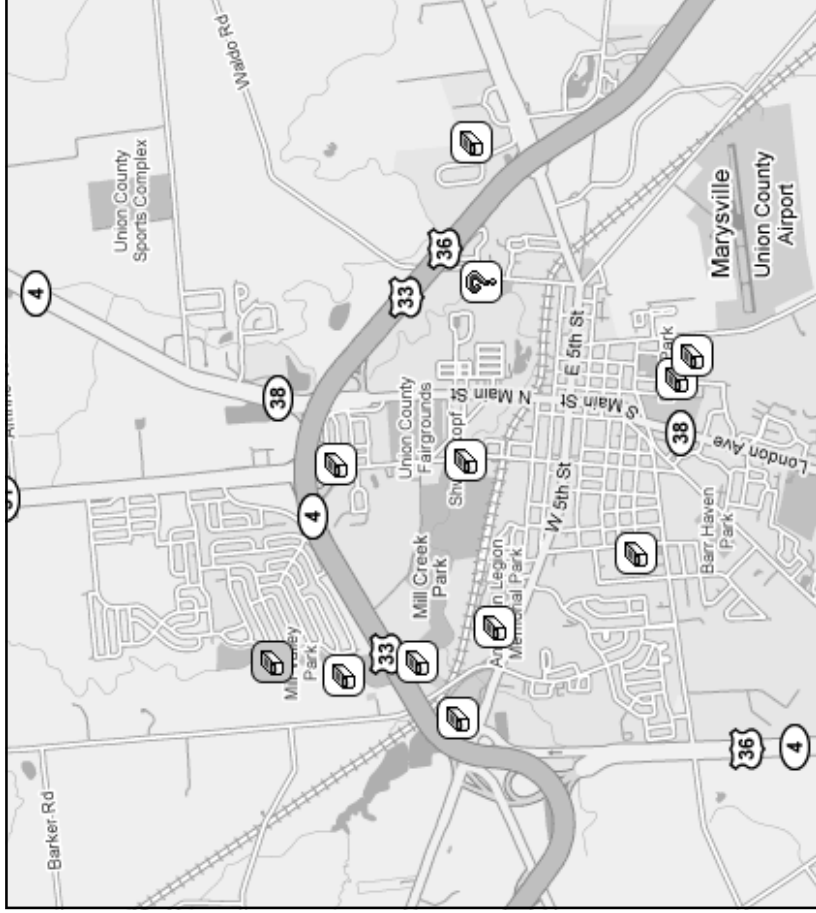

Before You Go...

We've selected ten (10) geocaches in the immediate Marysville area. These caches are simple and should not require too much time or effort to find. Please note that some caches may involve walking in difficult terrain, poisonous plants, and venomous insects/creatures.

For safety, let someone know where you are going.

Get Out and Play!

- Mark your car as a waypoint to ensure your safe return.
- Be mindful of the environment; please do not leave litter behind.
- Bring friends and family with you; sharing the experience can be very rewarding.
- Remember that distances can be deceiving.
- Understand that many residents have not heard of geocaching. If warranted, be discrete and mindful of other individuals (mugglers).

Geocache: Marysville!

Marysville Area Map

While You're Here

If you work up an appetite while geocaching, you are near some of the most unique dining in Central Ohio! Nearly every fare imaginable is represented in Union County, including authentic Italian, American, Asian, Casual, al fresco/outdoor dining and more. After a long day enjoying the All Ohio Bike Fest, it's good to kick back with friends and enjoy some great Union County dining.